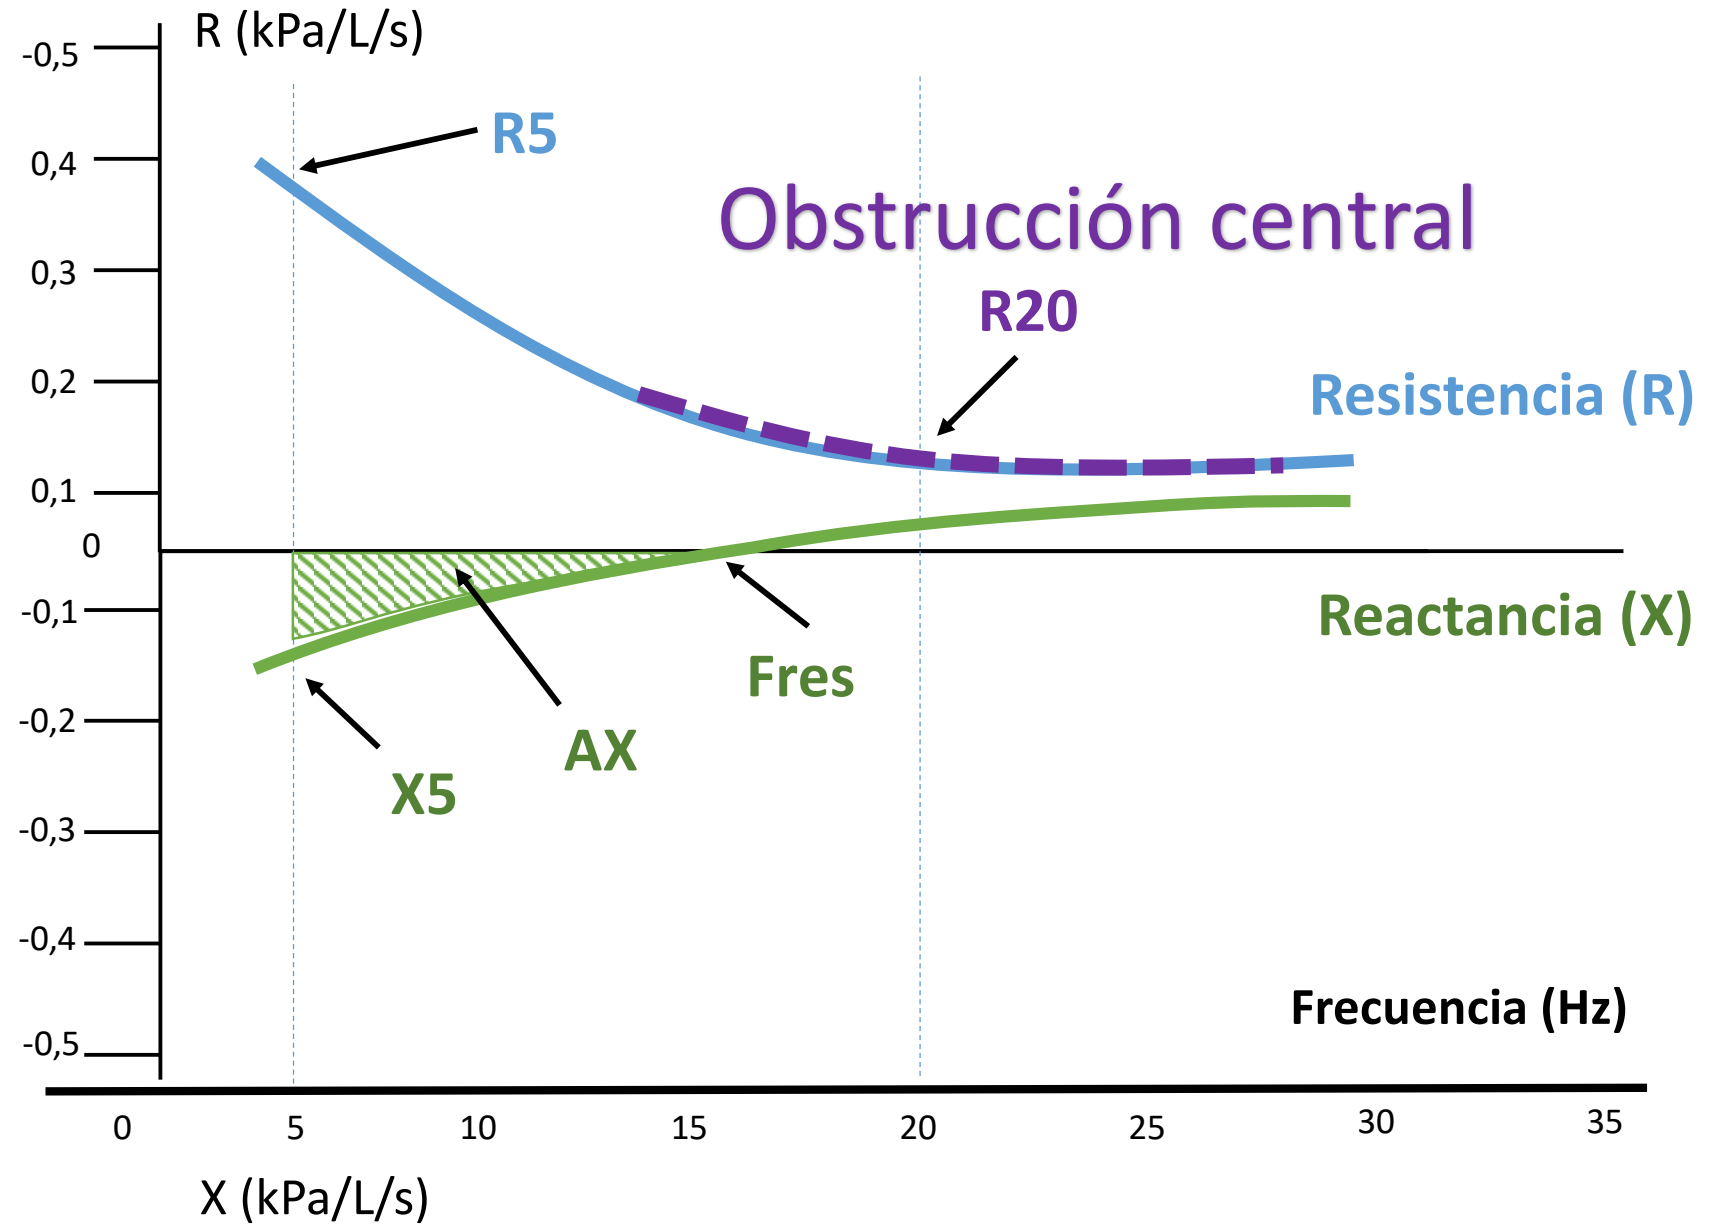

The background of the slide is a photograph of several dandelion seed heads against a clear blue sky. One seed head is in sharp focus in the lower-left foreground, while others are in various stages of blowing away, with their seeds trailing behind them. The overall mood is light and airy.

CHIESI RESPIRA 2023

El futuro está en el aire.

TALLER: Interpretación de OSCILOMETRIA

Mariana Muñoz Esquerre
Exploración Funcional Respiratoria
Hospital Universitario de Bellvitge

3 y 4 de noviembre, Sevilla

NORMAL

OBSTRUCTIVO PERIFÉRICO

OBSTRUCTIVO CENTRAL

RESTRICTIVO CENTRAL